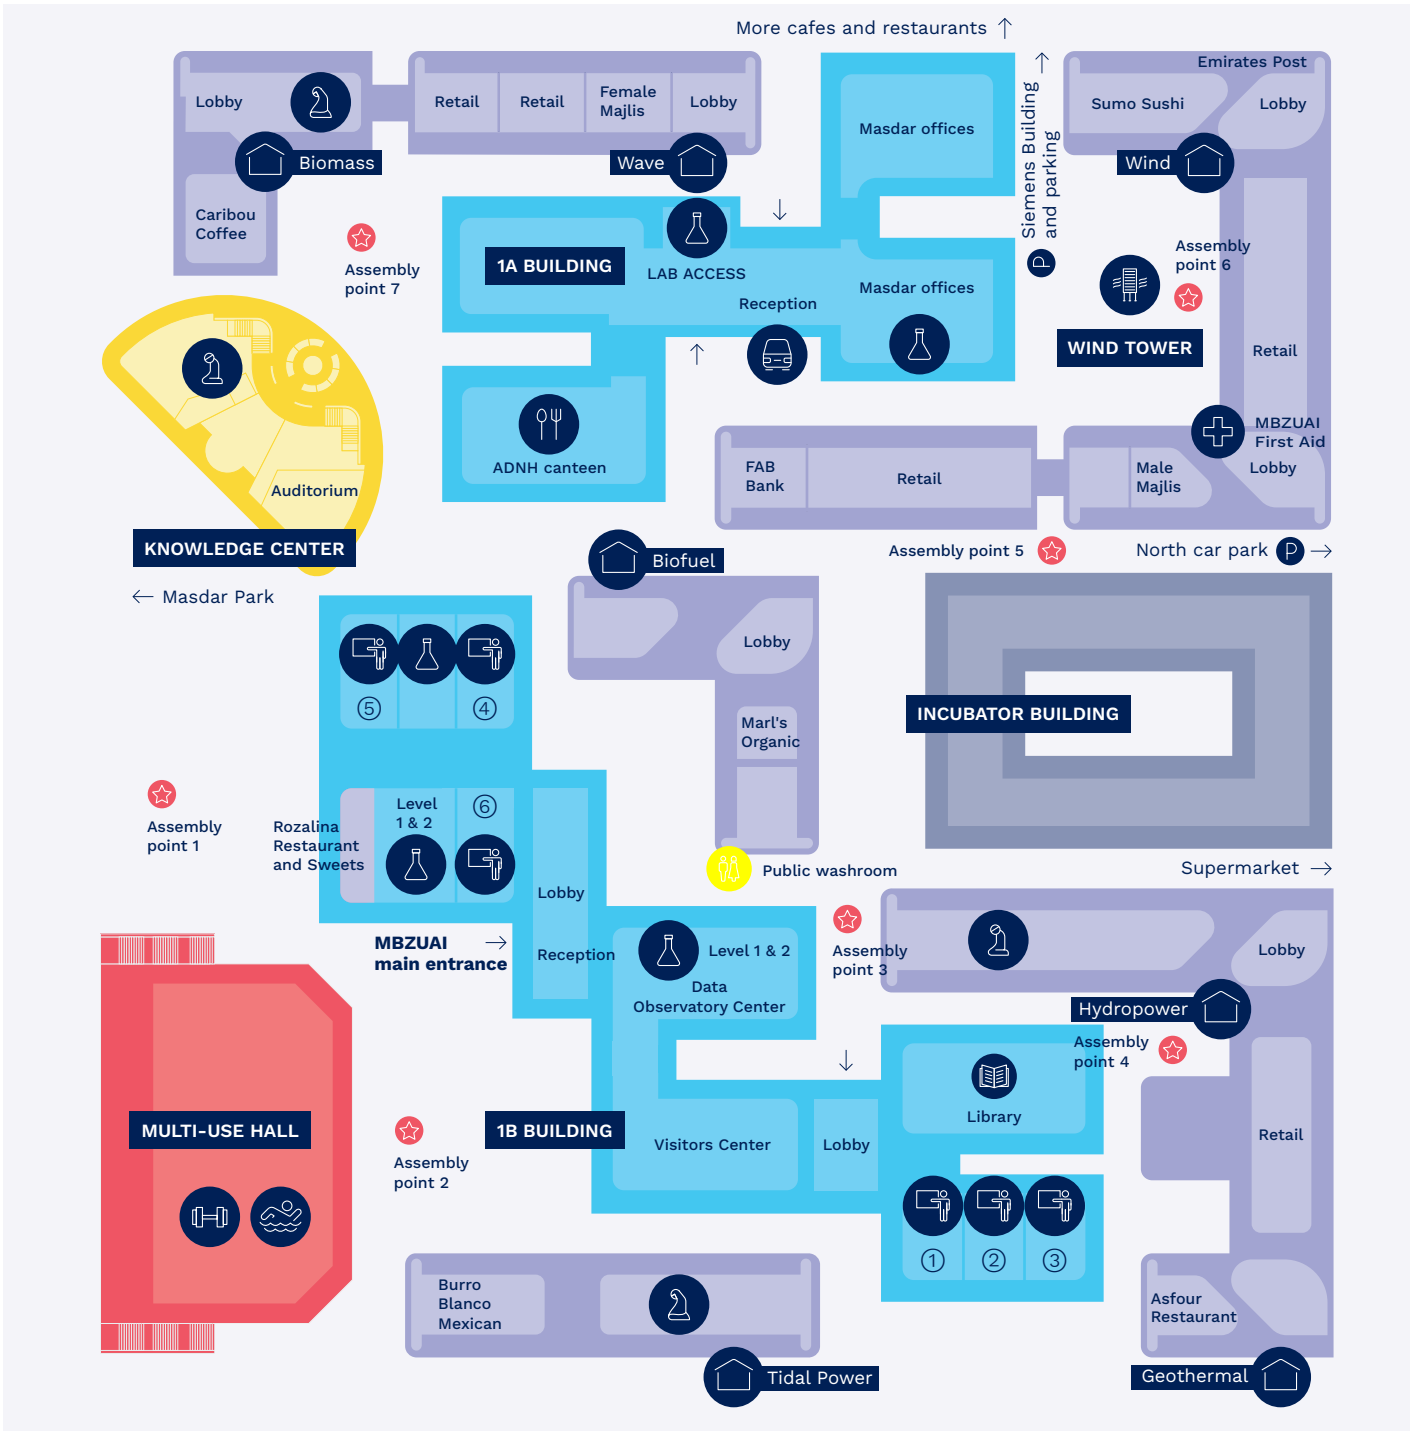

# Campus map

- |                          |               |                    |                       |
|--------------------------|---------------|--------------------|-----------------------|
| MBZUAI campus facilities | Classrooms    | Canteen            | Medical Center        |
| Knowledge Center         | Laboratory    | Wind tower         | Gym (male and female) |
| Recreation               | Library       | Student residences | Public washroom       |
| Residential and retail   | PRT station   | Male prayer room   | Car park              |
|                          | Swimming pool | Female prayer room | Assembly point        |